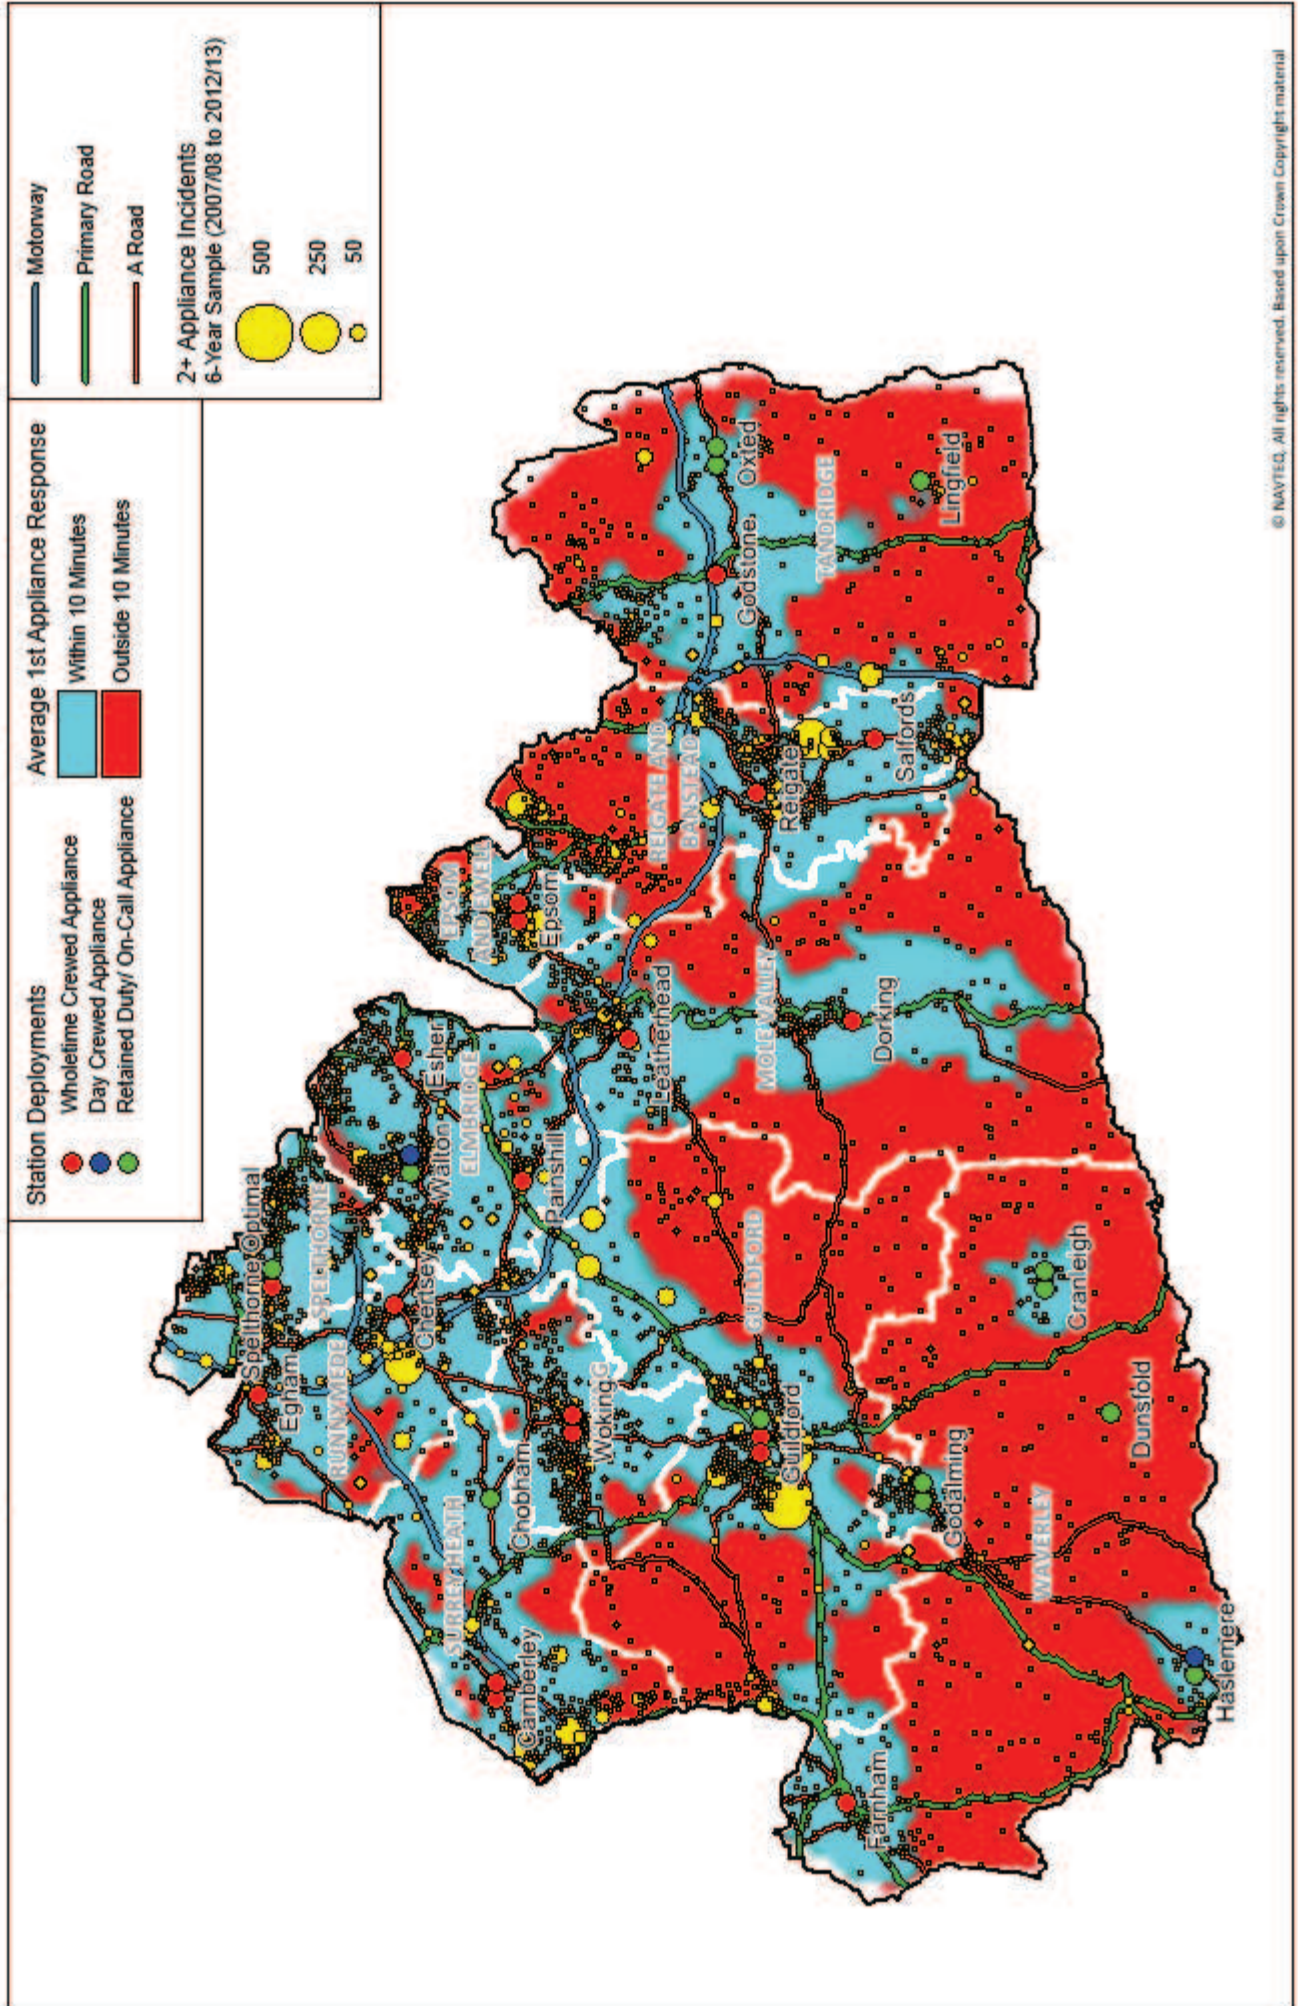

Response Coverage - 1 Wholetime and 1 On-Call Appliance in Spelthorne

This page is intentionally left blank